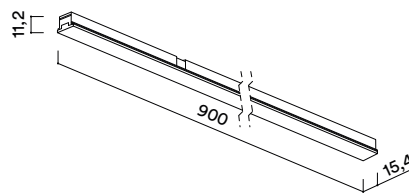

H(m)	D(cm)	Lux
1	37	259
2	75	649
3	113	288

3000K 18°

cambio sin previo aviso change without notice