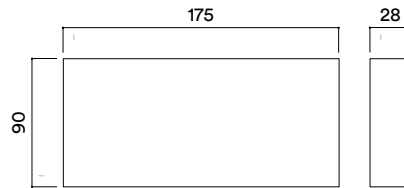

cambio sin previo aviso change without notice