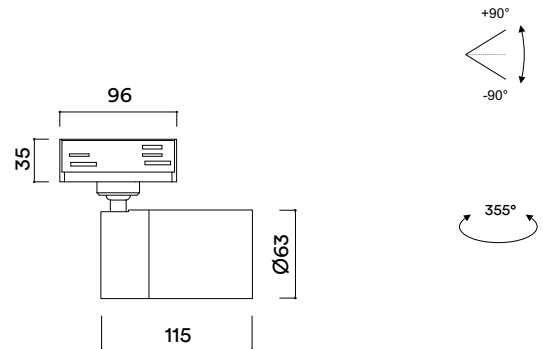

INSTALACIÓN INSTALLATION

3-phases track

cambio sin previo aviso change without notice