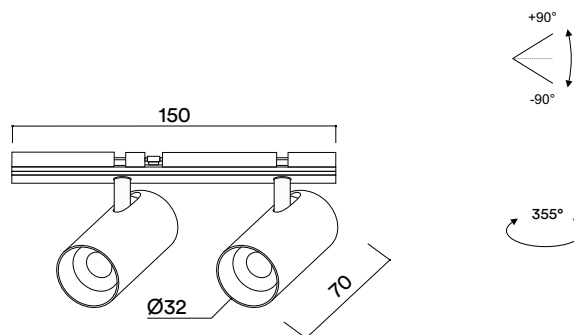

H(m)	D(cm)	Lux
1	58	2221
2	116	555
3	173	246

3000K 30°

cambio sin previo aviso change without notice