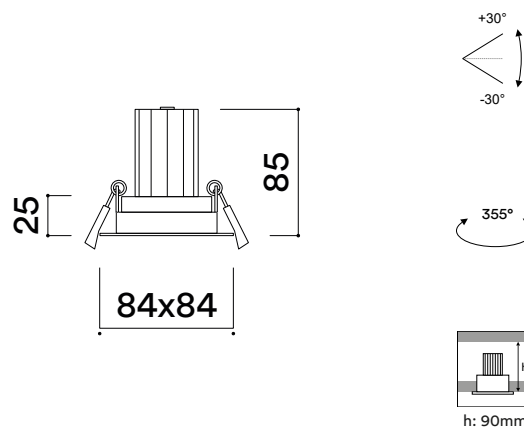

## MEDIDAS MEASURES

84mm x 84mm

altura: 95mm

height: 95mm

## MEDIDAS MEASURES

84mm x 84mm

altura: 85mm

height: 85mm

## RECORTE CUTOUT

75 x 75mm

mín. espesor del techo: 13mm

min. ceiling thickness: 13mm

máx. espesor del techo: 25mm

max. ceiling thickness: 25mm

profundidad empotrada: 90mm

recessed depth: 90mm

## MEDIDAS MEASURES

84mm x 84mm