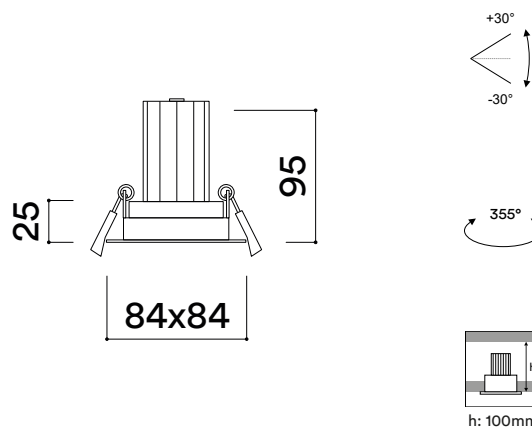

## MEDIDAS MEASURES

84mm x 84mm

altura: 95mm

height: 95mm

## RECORTE CUTOUT

75 x 75mm

mín. espesor del techo: 13mm

min. ceiling thickness: 13mm

máx. espesor del techo: 25mm

max. ceiling thickness: 25mm

profundidad empotrada: 100mm

recessed depth: 100mm

## MEDIDAS MEASURES

84mm x 84mm

altura: 85mm

height: 85mm

## MEDIDAS MEASURES

84mm x 84mm