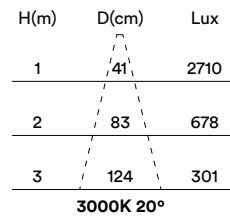

cambio sin previo aviso change without notice