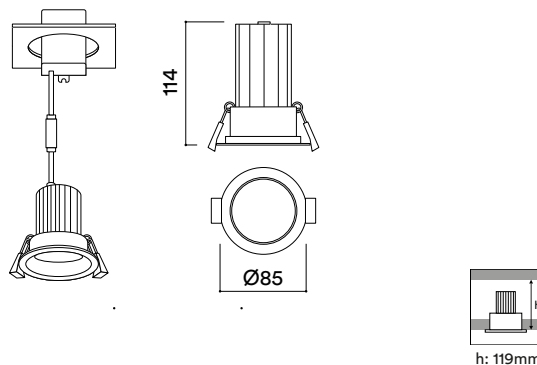

Ø85mm

altura: 114mm

height: 114mm

REGULACIÓN DIMMING

on / off

corte de fase IGBT/TRIAC

phase-cut dimming IGBT/TRIAC

1-10V

pulsador

push

DALI

RECORTE CUTOUT

Ø70mm

mín. espesor del techo: 13mm

min. ceiling thickness: 13mm

máx. espesor del techo: 35mm

max. ceiling thickness: 35mm

profundidad empotrada: 119mm

recessed depth: 119mm

cambio sin previo aviso change without notice

DESCRIPCIÓN DESCRIPTION

Downlight estanco sin renunciar a la calidad lumínica.

Waterproof downlight without giving quality up.

power values of the system (LED + driver): 9,9W

MEDIDAS MEASURES

Ø85mm

altura: 86mm

height: 86mm

REGULACIÓN DIMMING

on / off

corte de fase IGBT/TRIAC