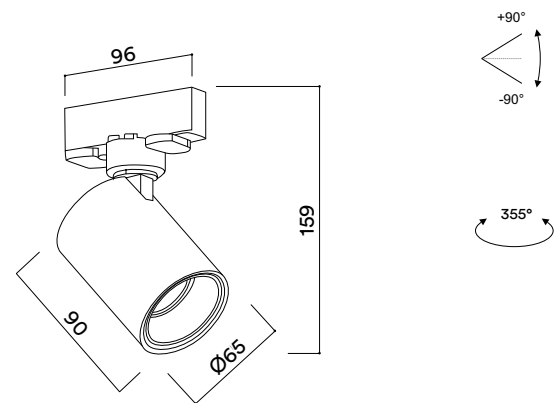

integrated gear

MEDIDAS MEASURES

Ø65mm x 90mm

altura: 159mm

height: 159mm

REGULACIÓN DIMMING

on / off

INSTALACIÓN INSTALLATION

3-phases track

H(m)	D(cm)	Lux
1	10	8552
2	20	2138
3	29	950

3000K 4°

cambio sin previo aviso change without notice