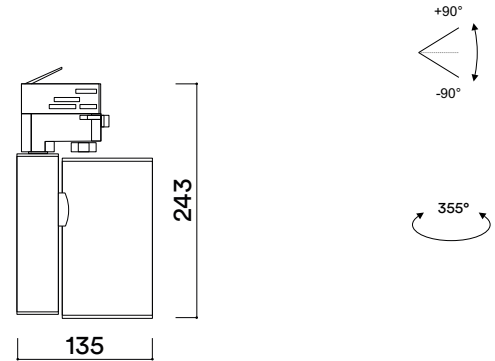

INSTALACIÓN INSTALLATION

3-phases track

cambio sin previo aviso change without notice