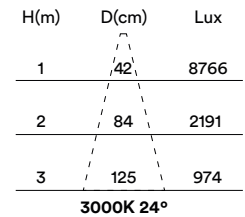

INSTALACIÓN INSTALLATION

3-phases track

cambio sin previo aviso change without notice