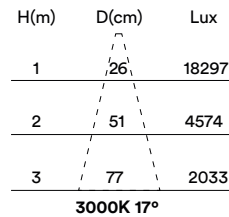

INSTALACIÓN INSTALLATION

3-phases track

cambio sin previo aviso change without notice