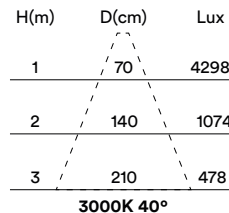

INSTALACIÓN INSTALLATION

3-phases track

cambio sin previo aviso change without notice