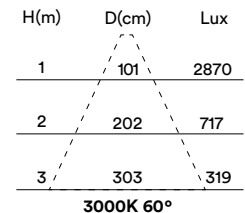

INSTALACIÓN INSTALLATION

3-phases track

cambio sin previo aviso change without notice