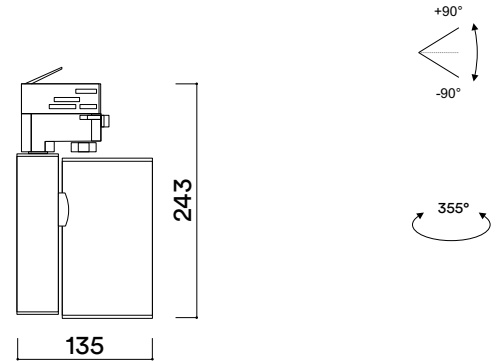

INSTALACIÓN INSTALLATION

3-phases track

cambio sin previo aviso change without notice