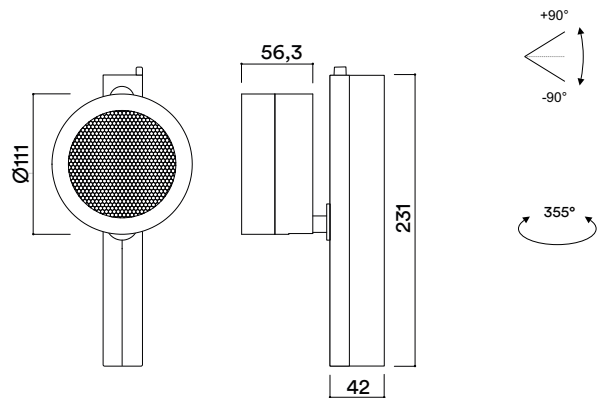

H(m)	D(cm)	Lux	H(m)	D(cm)	Lux
1	30	16275	1	70	2731
2	60	4069	2	141	683
3	91	1808	3	211	303

3000K 12°   3000K 36°

cambio sin previo aviso change without notice