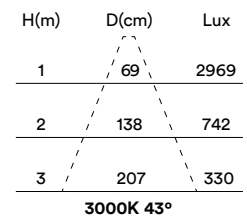

cambio sin previo aviso change without notice