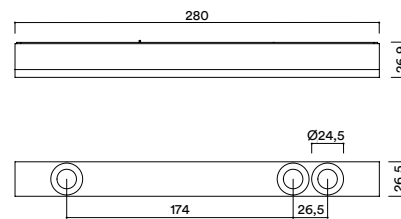

INSTALACIÓN INSTALLATION

magnetic track tar48

cambio sin previo aviso change without notice