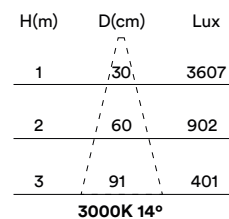

INSTALACIÓN INSTALLATION

magnetic track tar48

cambio sin previo aviso change without notice