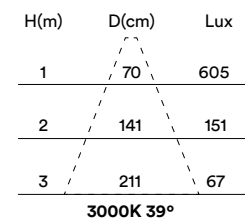

INSTALACIÓN INSTALLATION

magnetic track tar48

cambio sin previo aviso change without notice