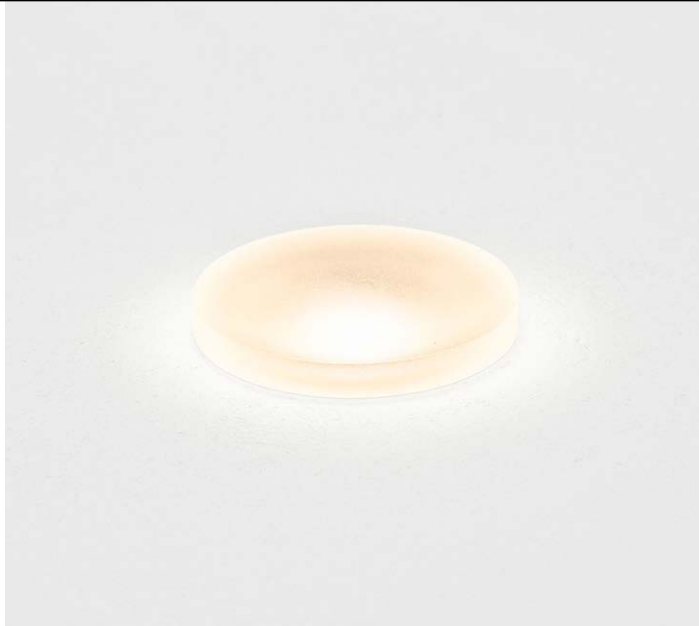

# Acid R 1W

EX002  
exterior outdoor

50Lm~60Lm / 3000K~6000K

IP67 / CRI ≥ 85 / 10°

# HER

Light Lovers.

## DESCRIPCIÓN DESCRIPTION

Luminaria de exterior para empotrar en suelo o pared con cristal opal.

Outdoor luminaire with opal glass for recessing in floor or wall.