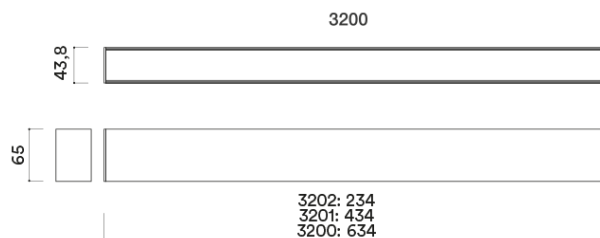

INSTALACIÓN INSTALLATION

superficie
surface

H(m)	D(cm)	Lux
1	268	125
2	537	31
3	805	14

2700K 120°

cambio sin previo aviso change without notice