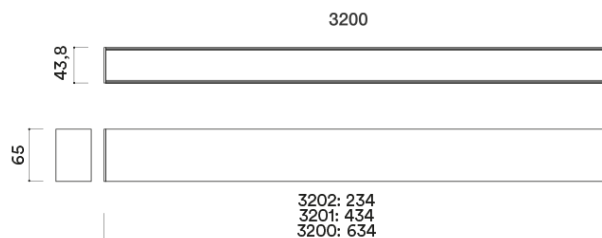

INSTALACIÓN INSTALLATION

superficie
surface

H(m)	D(cm)	Lux
1	268	63
2	537	16
3	805	7

2700K 120°

cambio sin previo aviso change without notice