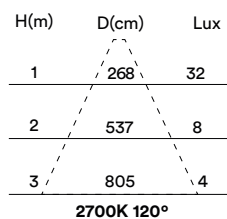

cambio sin previo aviso change without notice