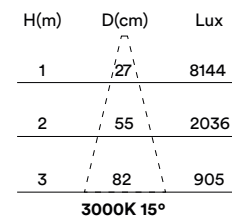

1201mm x 33,6mm

altura: 32,5mm

height: 32,5mm

REGULACIÓN DIMMING

on / off

corte de fase IGBT/TRIAC

phase-cut dimming IGBT/TRIAC

1-10V (consult.)

REFERENCIAS REFERENCES

XI/C3/27	2700K	1120Lm	90,3Lm/W
XI/C3/30	3000K	1120Lm	90,3Lm/W

cambio sin previo aviso change without notice

Nixeline Trimless

6160Lm / 2700K~3000K

IP40 / CRI ≥ 80 / 15° 45°

HER

Light Lovers.