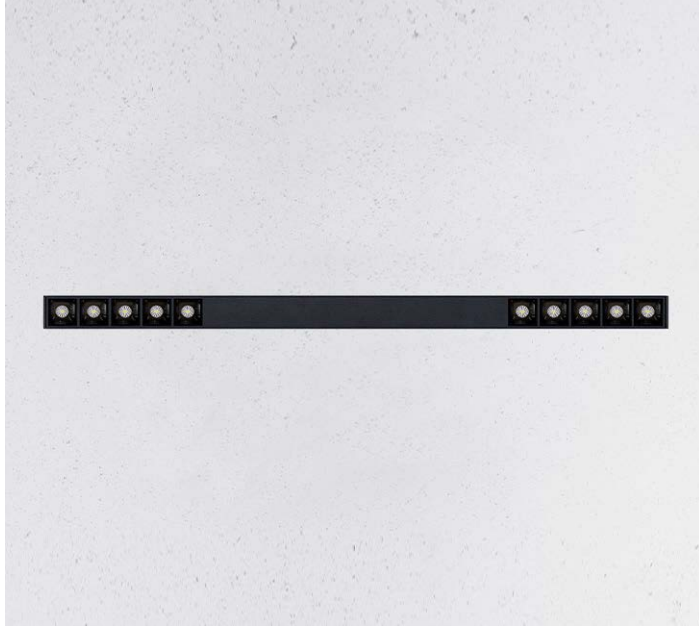

Nixeline Trimless

1120Lm / 2700K~3000K

IP40 / CRI ≥ 80 / 15° 45°

HER

Light Lovers.

12,4W

XI/C3

estructure structure