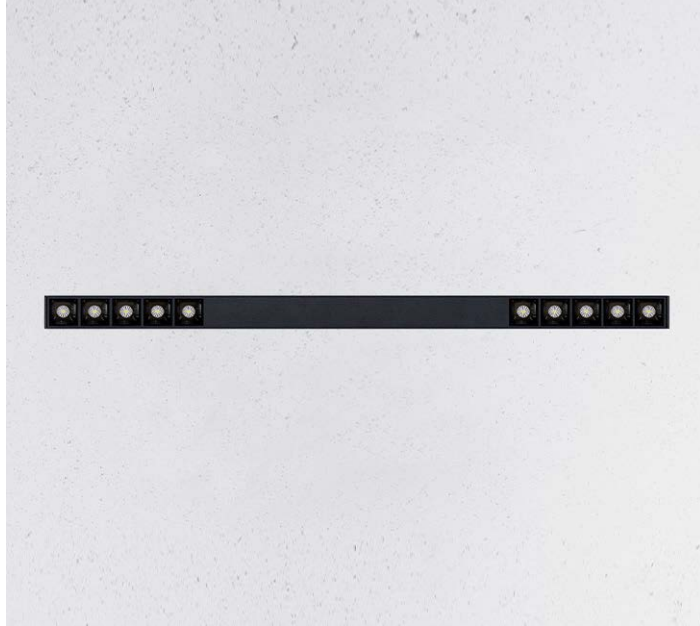

Nixeline Trimless

6160Lm / 2700K~3000K

IP40 / CRI ≥ 80 / 15° 45°

HER

Light Lovers.

67,8W

YK/C3

estructure structure

DESCRIPCIÓN DESCRIPTION

Opción sin marco para empotrar de la luminaria NIXELINE.

Recessed option without frame of the NIXELINE range.

REFERENCIAS REFERENCES

YK/C3/27	2700K	6160Lm	90,9Lm/W
YK/C3/30	3000K	6160Lm	90,9Lm/W

GENERAL

negro black customizable custom

estructure structure

IP40

IK20

APARATO DE ILUMINACIÓN LIGHTING FIXTURE

15° 45°

IRC ≥ 80 CRI ≥ 80

IP40

MacAdam ≤ 3

UGR <19

difusor transparente

clear diffuser

valores de potencia del sistema (LED + driver): 67,8W

power values of the system (LED + driver): 67,8W

ACCESORIOS ACCESSORIES

no disponible

not available

ELÉCTRICA ELECTRICAL

67,8W

220-240VAC 50/60Hz

equipo incluido

integrated gear

MEDIDAS MEASURES

1467mm x 33,6mm

altura: 32,5mm

height: 32,5mm

REGULACIÓN DIMMING

on / off

1-10V (consult.)

pulsador

push

DALI

INSTALACIÓN INSTALLATION

1471 x 34mm

cambio sin previo aviso change without notice