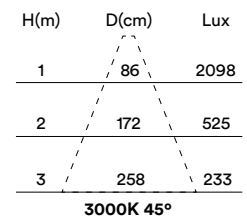

1201mm x 33,6mm

altura: 32,5mm

height: 32,5mm

REGULACIÓN DIMMING

on / off

corte de fase IGBT/TRIAC

phase-cut dimming IGBT/TRIAC

1-10V (consult.)

REFERENCIAS REFERENCES

XI/C3/27	2700K	1120Lm	90,3Lm/W
XI/C3/30	3000K	1120Lm	90,3Lm/W

cambio sin previo aviso change without notice

Nixeline Trimless

6160Lm / 2700K~3000K

IP40 / CRI ≥ 80 / 15° 45°

HER

Light Lovers.