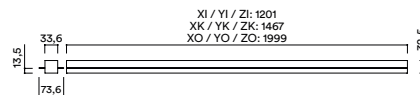

cambio sin previo aviso change without notice