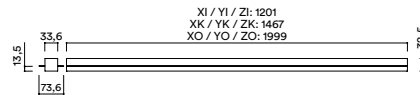

Nixeline Trimless

2800Lm / 2700K~3000K

IP40 / CRI ≥ 80 / 15° 45°

HER

Light Lovers.

30,8W

ZI/C3

estructure structure

DESCRIPCIÓN DESCRIPTION

Opción sin marco para empotrar de la luminaria NIXELINE.

Recessed option without frame of the NIXELINE range.

REFERENCIAS REFERENCES

ZI/C3/27	2700K	2800Lm	90,9Lm/W
ZI/C3/30	3000K	2800Lm	90,9Lm/W

GENERAL

negro black customizable custom

estructure structure

IP40

IK22

APARATO DE ILUMINACIÓN LIGHTING FIXTURE

15° 45°

IRC ≥ 80 CRI ≥ 80

IP40

MacAdam ≤ 3

UGR <19

difusor transparente

clear diffuser

valores de potencia del sistema (LED + driver): 30,8W

power values of the system (LED + driver): 30,8W

ACCESORIOS ACCESSORIES

no disponible

not available

ELÉCTRICA ELECTRICAL

30,8W

220-240VAC 50/60Hz

equipo incluido

integrated gear

MEDIDAS MEASURES

1201mm x 33,6mm

altura: 32,5mm

height: 32,5mm

REGULACIÓN DIMMING

on / off

1-10V (consult.)

pulsador

push

DALI

INSTALACIÓN INSTALLATION

1205 x 34mm

3000K 15°

3000K 45°

cambio sin previo aviso change without notice