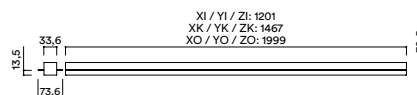

cambio sin previo aviso change without notice