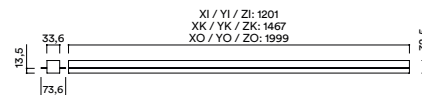

cambio sin previo aviso change without notice