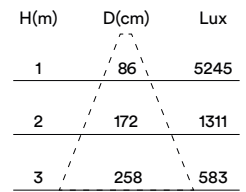

3000K 45°

cambio sin previo aviso change without notice