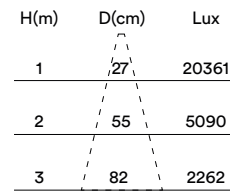

Nixeline Trimless

2800Lm / 2700K~3000K

IP40 / CRI ≥ 80 / 15° 45°

HER

Light Lovers.

30,8W

ZI/C3

estructure structure

DESCRIPCIÓN DESCRIPTION

Opción sin marco para empotrar de la luminaria NIXELINE.

Recessed option without frame of the NIXELINE range.

REFERENCIAS REFERENCES

ZI/C3/27	2700K	2800Lm	90,9Lm/W
ZI/C3/30	3000K	2800Lm	90,9Lm/W

GENERAL

negro black customizable custom

estructure structure

IP40

IK22

APARATO DE ILUMINACIÓN LIGHTING FIXTURE

15° 45°

IRC ≥ 80 CRI ≥ 80

IP40

MacAdam ≤ 3

UGR <19

difusor transparente

clear diffuser

valores de potencia del sistema (LED + driver): 30,8W

power values of the system (LED + driver): 30,8W

ACCESORIOS ACCESSORIES

no disponible

not available

ELÉCTRICA ELECTRICAL

30,8W

220-240VAC 50/60Hz

equipo incluido

integrated gear

MEDIDAS MEASURES

1201mm x 33,6mm

altura: 32,5mm

height: 32,5mm

REGULACIÓN DIMMING

on / off

1-10V (consult.)

pulsador

push

DALI

INSTALACIÓN INSTALLATION

1205 x 34mm

3000K 15°

3000K 45°

cambio sin previo aviso change without notice