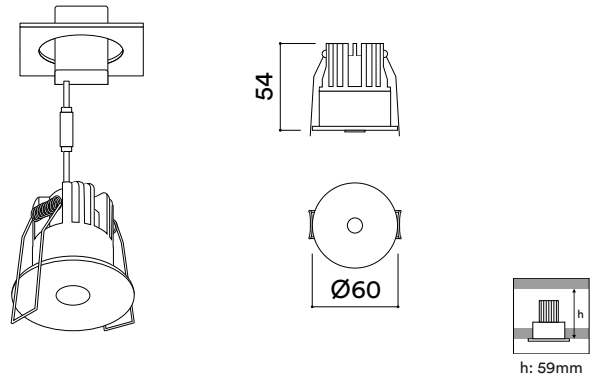

gear included

MEDIDAS MEASURES

Ø60mm

altura: 54mm

height: 54mm

REGULACIÓN DIMMING

on / off

corte de fase IGBT/TRIAC

phase-cut dimming IGBT/TRIAC

1-10V

pulsador

push

DALI

RECORTE CUTOUT

Ø50mm

min. espesor del techo: 13mm

min. ceiling thickness: 13mm

máx. espesor del techo: 43mm

max. ceiling thickness: 43mm

profundidad empotrada: 59mm

recessed depth: 59mm

H(m)	D(cm)	Lux
1	26	3457
2	51	864
3	77	384

2700K 15°

cambio sin previo aviso change without notice