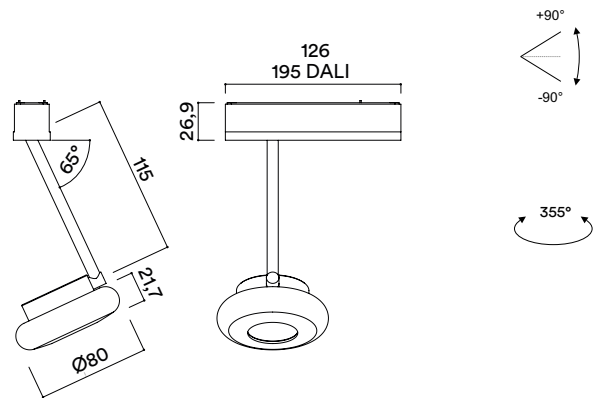

H(m)	D(cm)	Lux
1	41	1913
2	83	478
3	124	213

3000K 20°

H(m)	D(cm)	Lux
1	74	990
2	147	248
3	221	110

3000K 40°

H(m)	D(cm)	Lux
1	101	663
2	202	166
3	303	74

3000K 60°

cambio sin previo aviso change without notice