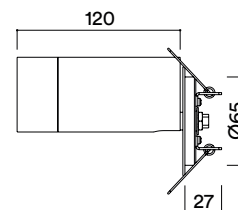

cambio sin previo aviso change without notice