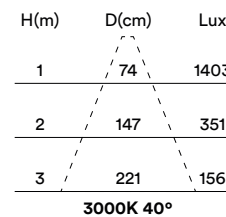

cambio sin previo aviso change without notice