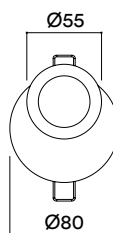

gear included

MEDIDAS MEASURES

Ø80mm x 120mm

REGULACIÓN DIMMING

on / off

corte de fase IGBT/TRIAC

phase-cut dimming IGBT/TRIAC

1-10V

pulsador

push

DALI

RECORTE CUTOUT

Ø70mm

min. espesor del techo: 13mm

min. ceiling thickness: 13mm

máx. espesor del techo: 22mm

max. ceiling thickness: 22mm

profundidad empotrada: 32mm

recessed depth: 32mm

cambio sin previo aviso change without notice