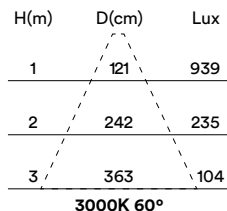

cambio sin previo aviso change without notice