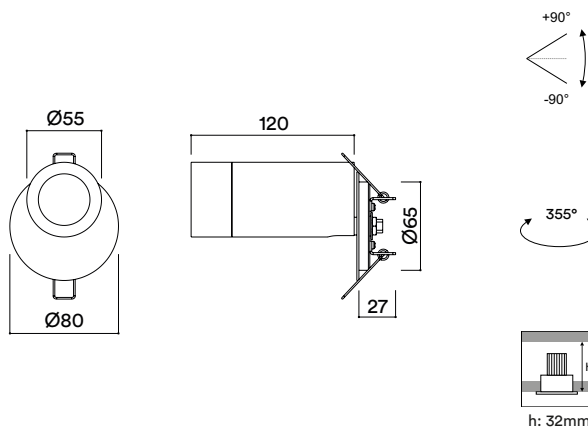

H(m)	D(cm)	Lux
1	45	4037
2	90	1009
3	135	449

3000K 25°

H(m)	D(cm)	Lux
1	69	2969
2	138	742
3	207	330

3000K 43°

H(m)	D(cm)	Lux
1	97	2090
2	193	523
3	290	232

3000K 60°

cambio sin previo aviso change without notice