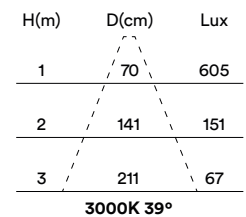

gear included

MEDIDAS MEASURES

Ø25mm x 77,5mm

REGULACIÓN DIMMING

on / off

corte de fase IGBT/TRIAC

phase-cut dimming IGBT/TRIAC

1-10V

pulsador

push

DALI

RECORTE CUTOUT

Ø43mm

min. espesor del techo: 13mm

min. ceiling thickness: 13mm

máx. espesor del techo: 36mm

max. ceiling thickness: 36mm

profundidad empotrada: 46mm

recessed depth: 46mm

cambio sin previo aviso change without notice