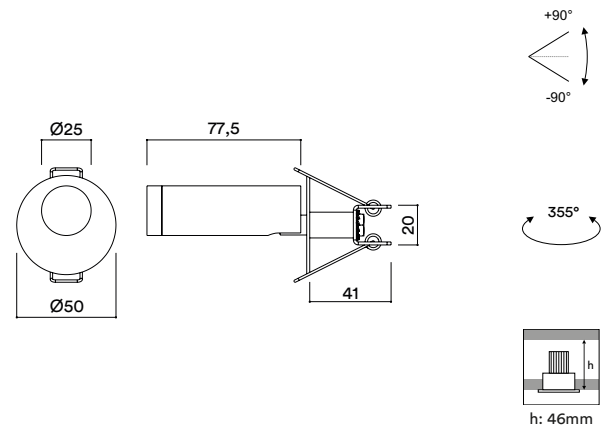

gear included

MEDIDAS MEASURES

Ø25mm x 77,5mm

REGULACIÓN DIMMING

on / off

corte de fase IGBT/TRIAC

phase-cut dimming IGBT/TRIAC

1-10V

pulsador

push

DALI

RECORTE CUTOUT

Ø43mm

min. espesor del techo: 13mm

min. ceiling thickness: 13mm

máx. espesor del techo: 36mm

max. ceiling thickness: 36mm

profundidad empotrada: 46mm

recessed depth: 46mm

cambio sin previo aviso change without notice