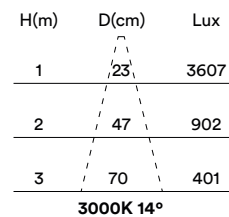

gear included

MEDIDAS MEASURES

Ø25mm x 77,5mm

REGULACIÓN DIMMING

on / off

corte de fase IGBT/TRIAC

phase-cut dimming IGBT/TRIAC

1-10V

pulsador

push

DALI

RECORTE CUTOUT

Ø43mm

min. espesor del techo: 13mm

min. ceiling thickness: 13mm

máx. espesor del techo: 36mm

max. ceiling thickness: 36mm

profundidad empotrada: 46mm

recessed depth: 46mm

cambio sin previo aviso change without notice