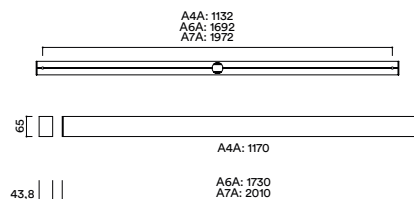

INSTALACIÓN INSTALLATION

superficie

surface

H(m)	D(cm)	Lux
1	268	1039
2	537	260
3	805	115

3000K 120°

cambio sin previo aviso change without notice