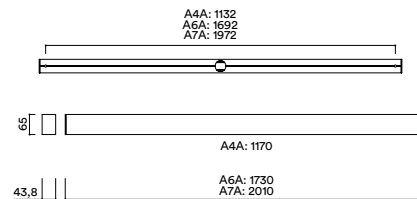

INSTALACIÓN INSTALLATION

superficie

surface

H(m)	D(cm)	Lux
1	268	1820
2	537	455
3	805	202

3000K 120°

cambio sin previo aviso change without notice