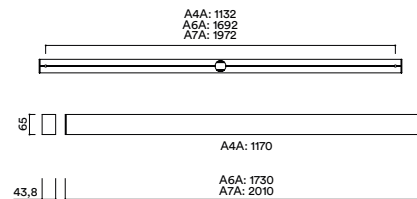

INSTALACIÓN INSTALLATION

superficie

surface

H(m)	D(cm)	Lux
1	268	1559
2	537	390
3	805	173

3000K 120°

cambio sin previo aviso change without notice