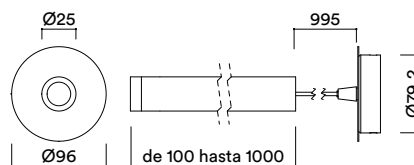

INSTALACIÓN INSTALLATION

suspensión

suspension

H(m)	D(cm)	Lux
1	30	3607
2	60	902
3	91	401

3000K 14°

H(m)	D(cm)	Lux
1	70	605
2	141	151
3	211	67

3000K 39°

cambio sin previo aviso change without notice