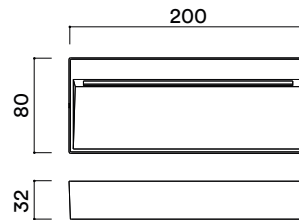

INSTALACIÓN INSTALLATION

superficie (pared)

surface (wall)

cambio sin previo aviso change without notice