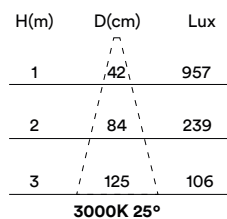

INSTALACIÓN INSTALLATION

Ø46mm

ACCESORIOS ACCESSORIES

no disponible

not available

cambio sin previo aviso change without notice