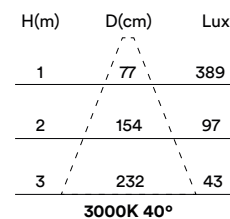

INSTALACIÓN INSTALLATION

Ø46mm

ACCESORIOS ACCESSORIES

no disponible

not available

cambio sin previo aviso change without notice