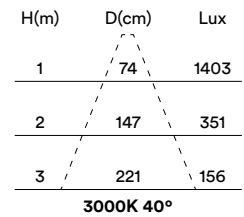

cambio sin previo aviso change without notice