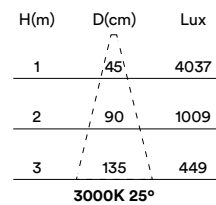

cambio sin previo aviso change without notice