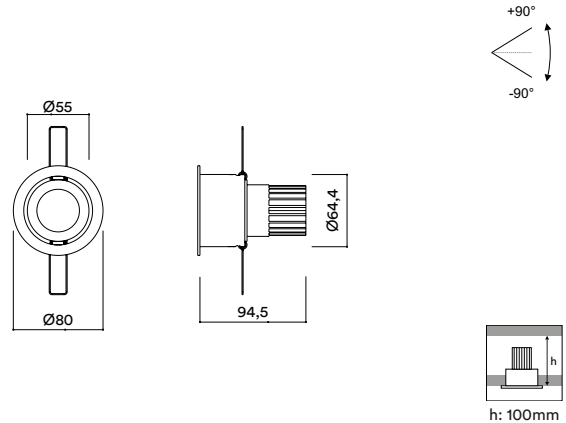

cambio sin previo aviso change without notice