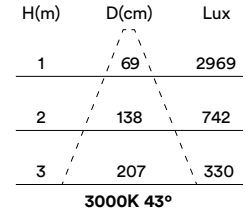

cambio sin previo aviso change without notice