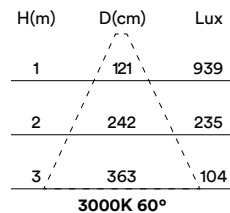

cambio sin previo aviso change without notice