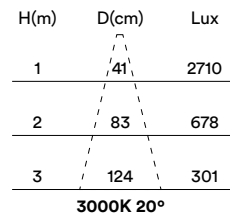

cambio sin previo aviso change without notice